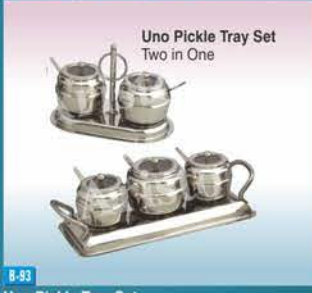

B-98
Multipurpose Dryfruit & Masala Dabba Stand
7 pcs. (See through with Thread)

B-99
Slick Dryfruit Dabba
4 Triangular vati

B-90
Swagat Dryfruit & Pickle Set
7 Vati

B-93
Uno Pickle Tray Set
Two in One

B-94
Pickle Pot - Three in One / Four in One
(S/S & See Through)